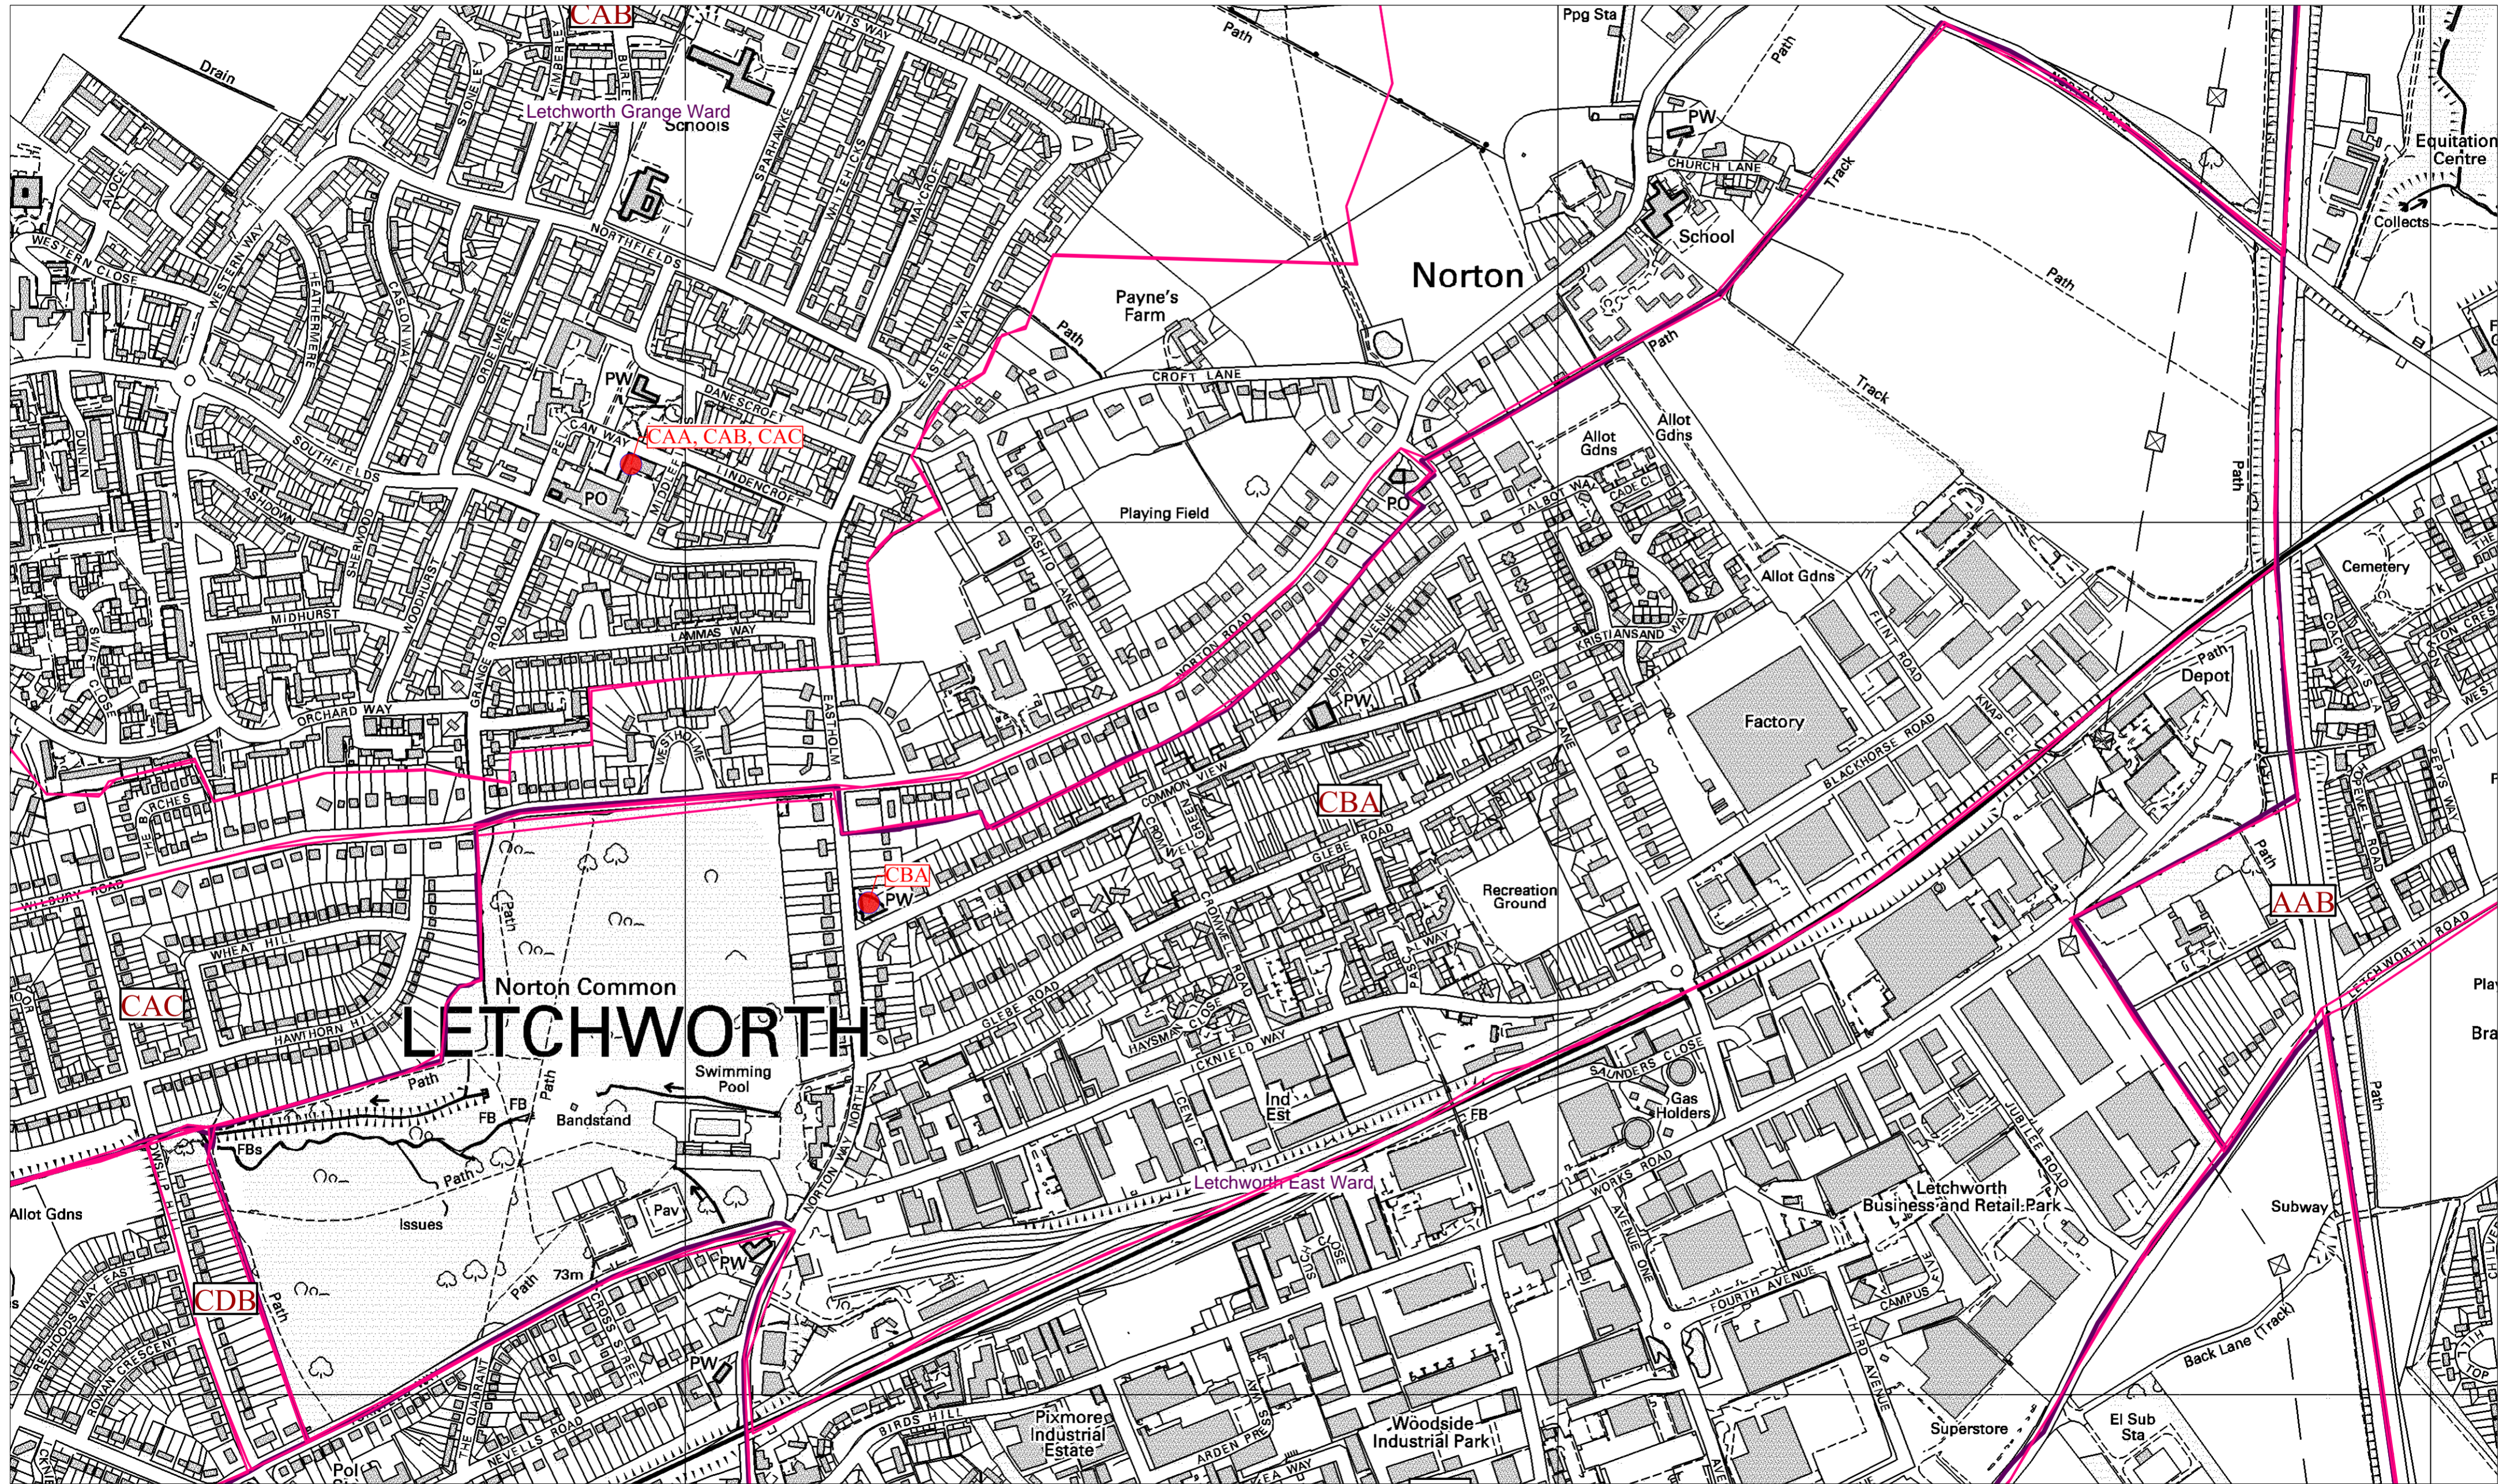

Polling Area - CBA - Letchworth East

Scale: 1:?
Date: 08:11:13